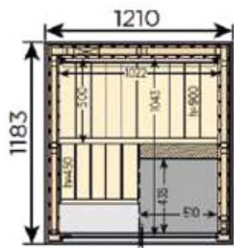

Saunas Variant View **HARVIA**

Variant View Mini S1212SV