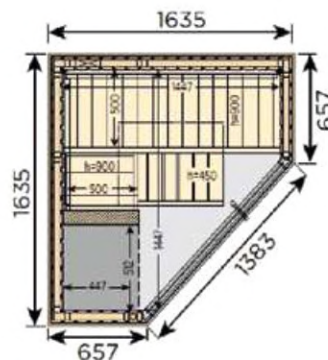

Saunas Variant View **HARVIA**

Variant View Corner S1616CV